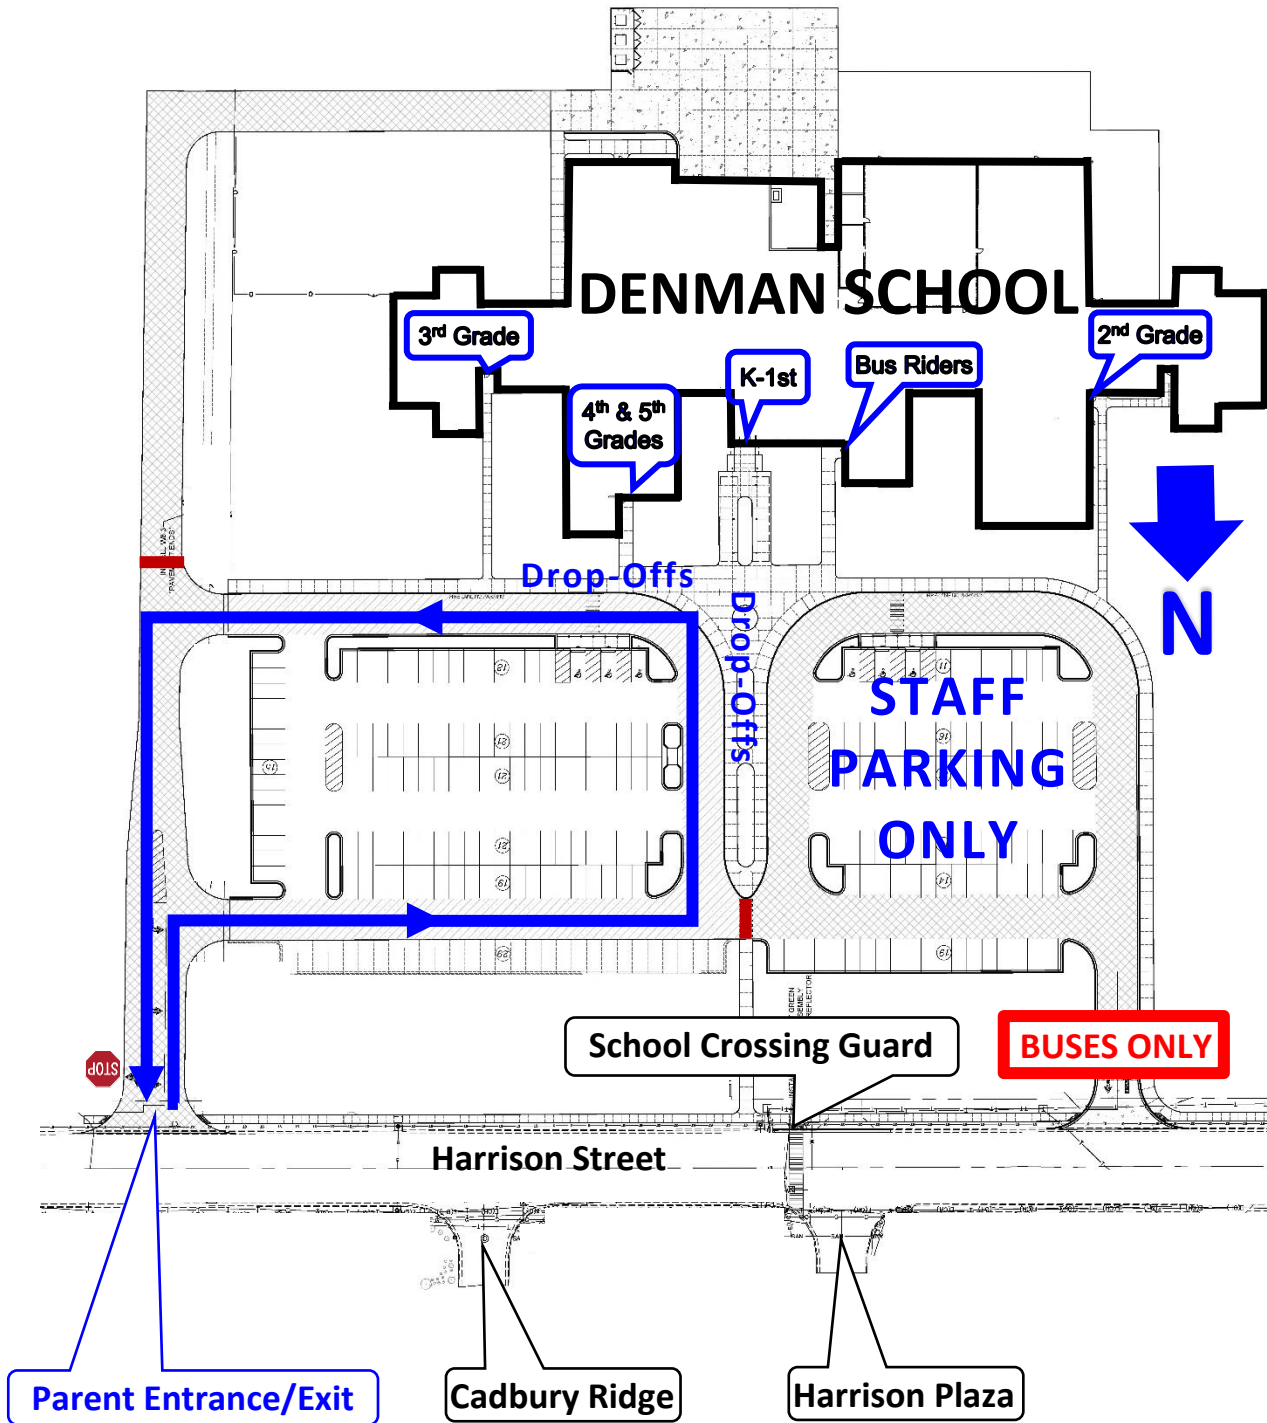

DENMAN ELEMENTARY SCHOOL PARENT DROP-OFF DIAGRAM 2020-2021

LEGEND:
 = Parents' route