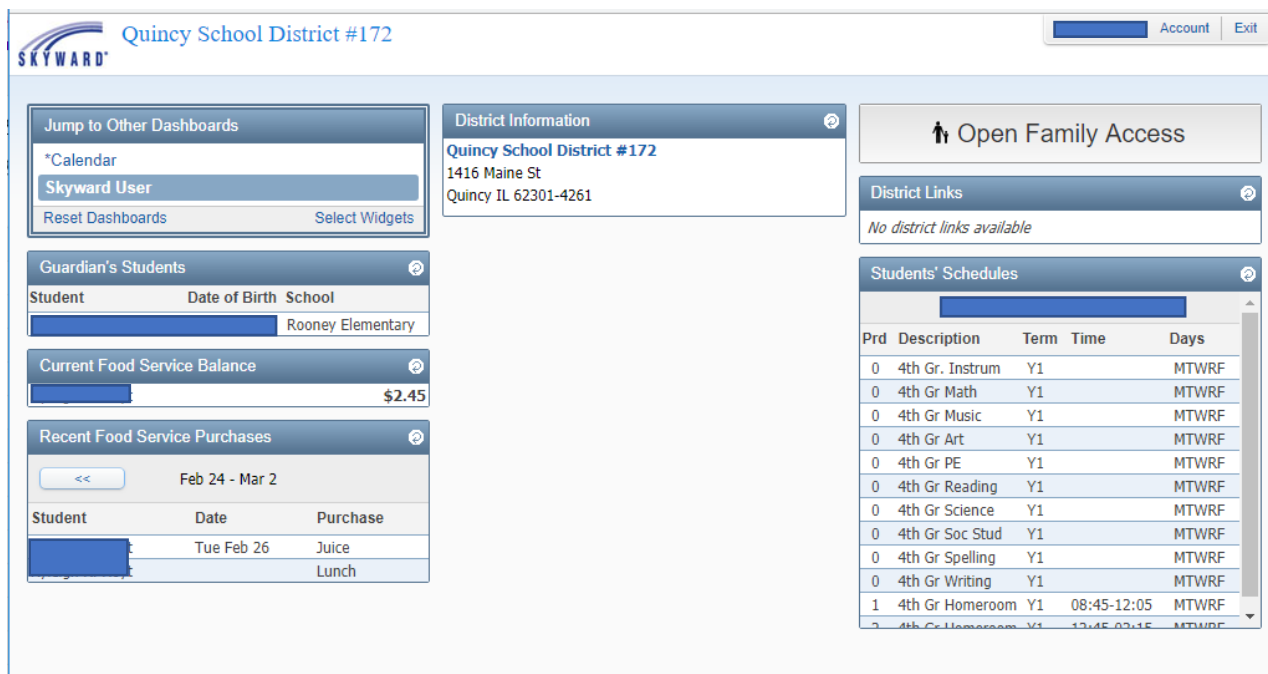

Customizing Widgets on Skyward Family Access

Widgets are shortcuts to the different tabs and screens on Family Access

1. Log in to Skyward Family Access. The main screen can be customized to have important information available for an easy view.

2. Select “Widgets” to add to your main screen. You can click on the blue bars of the different boxes and move the widgets around the screen to organize them however you’d like.

If you need access to internet, a computer, or assistance with completing the registration please visit the school office during office hours Monday – Friday 7:00am-4:30pm.