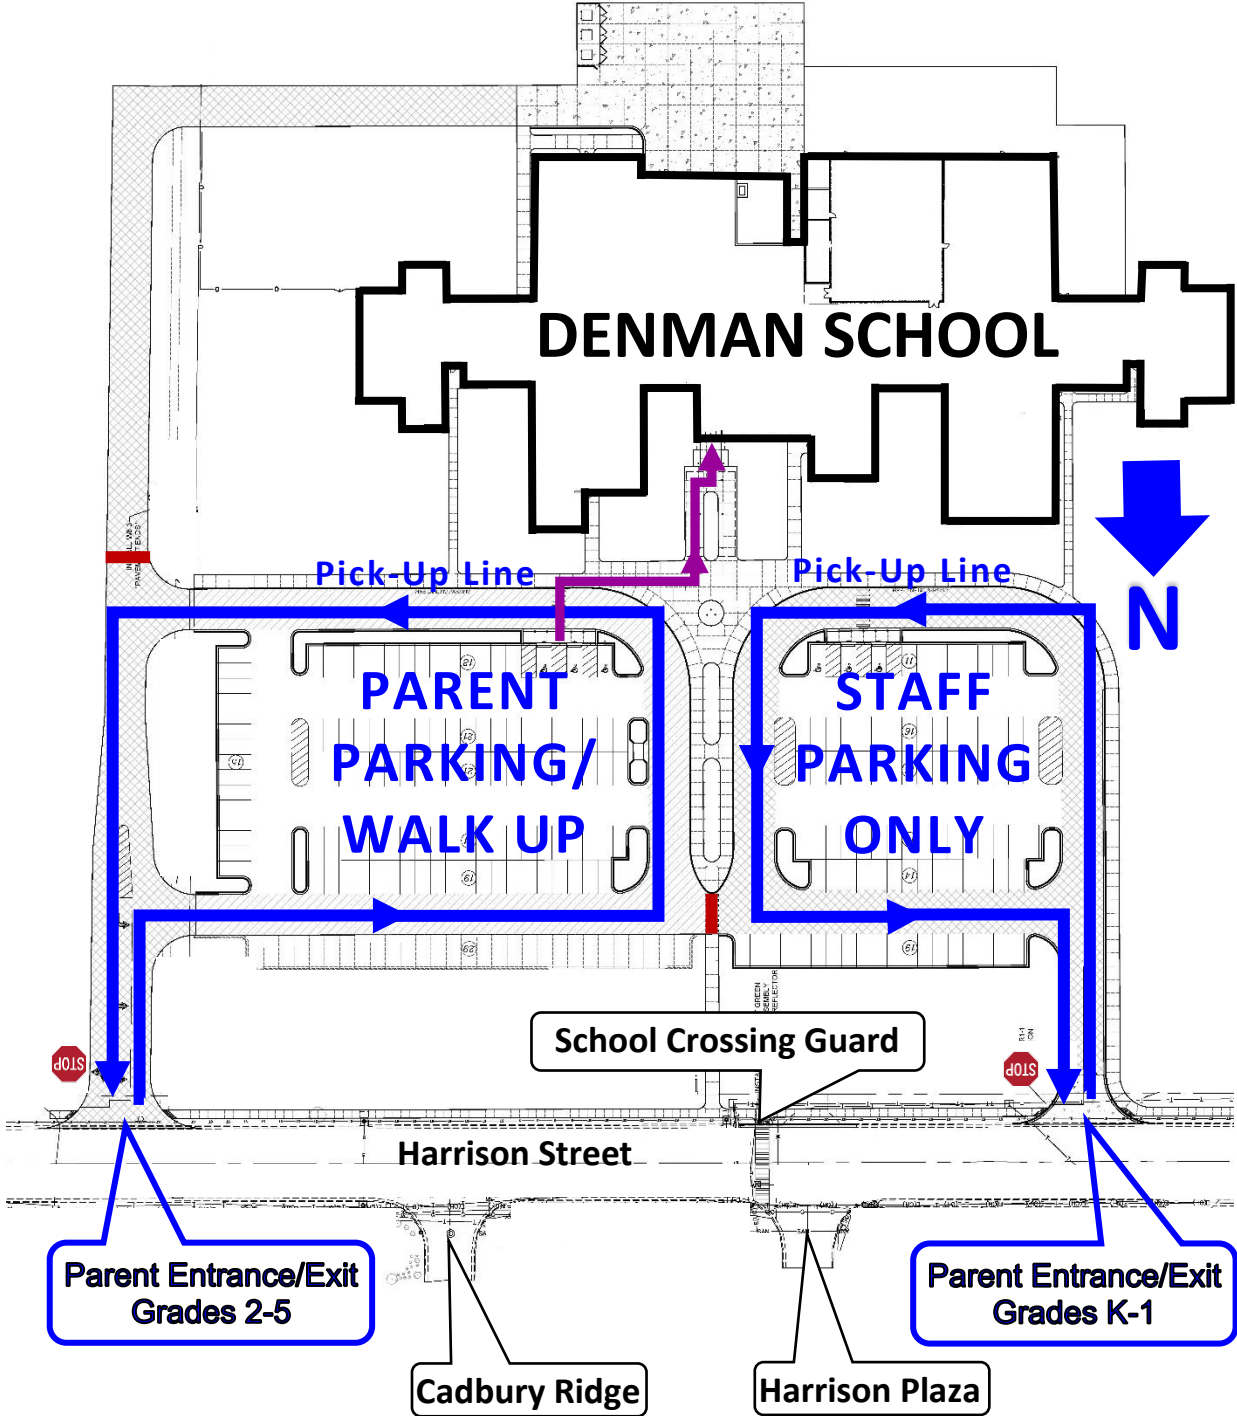

DENMAN ELEMENTARY SCHOOL

PARENT PICK-UP DIAGRAM

2021-2022

LEGEND:

- = Parents' car route
- = Parent's walk route