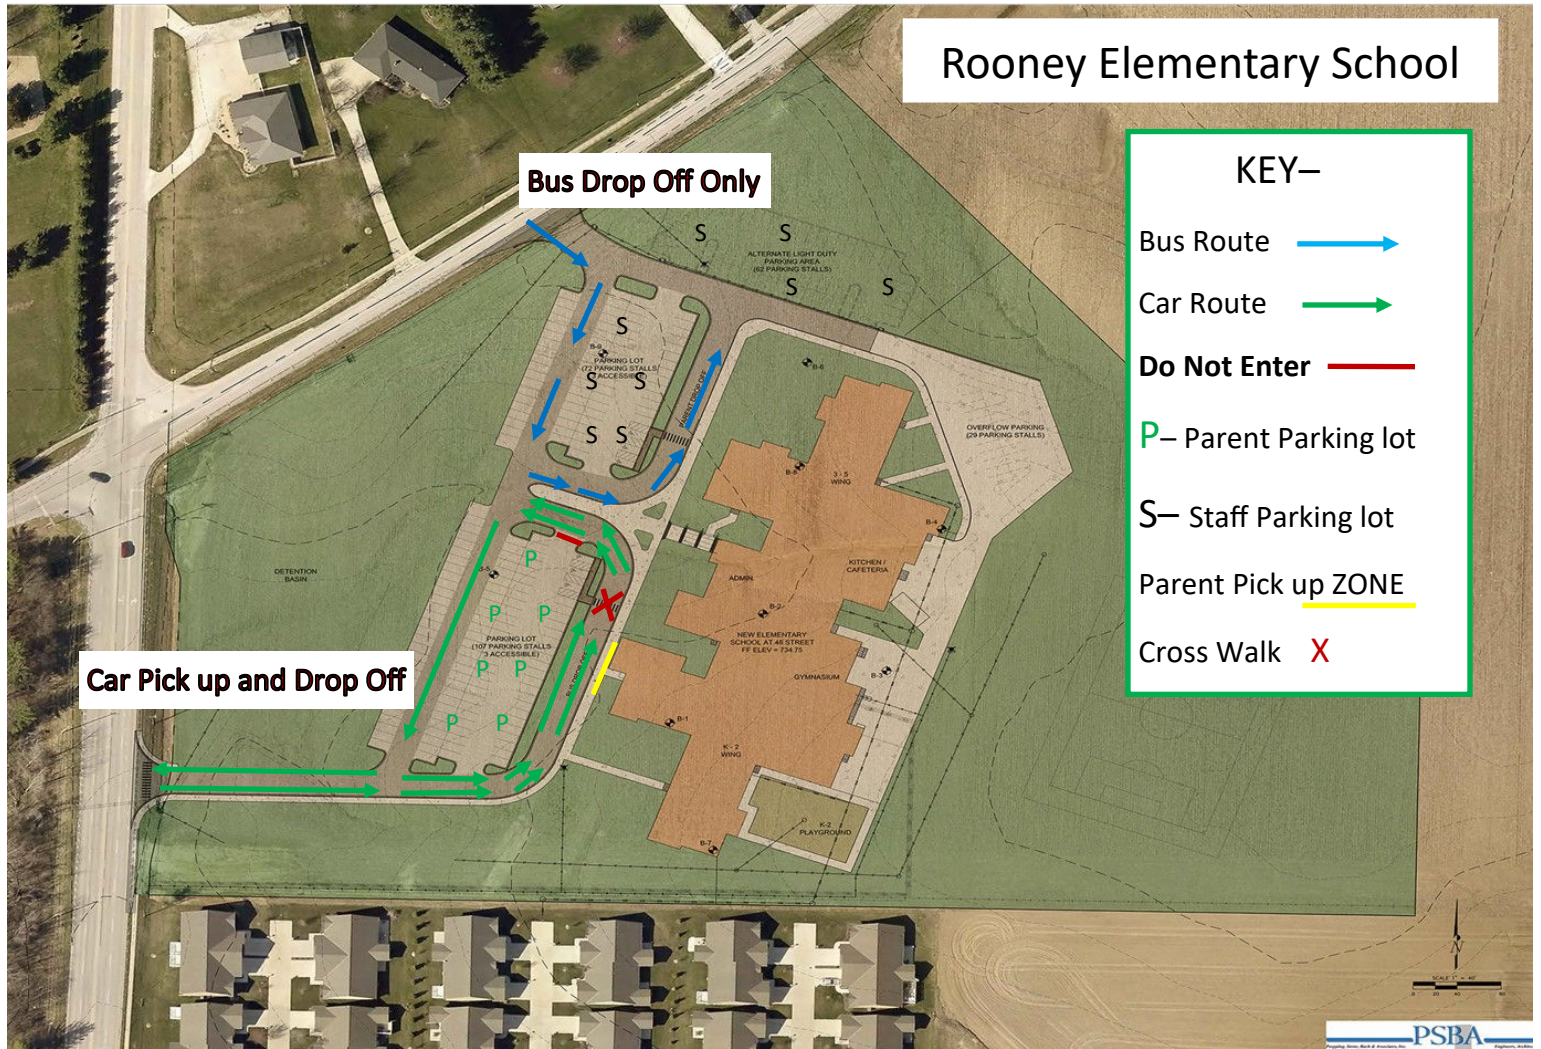

# Rooney Elementary Drop Off and Dismissal Map and Procedures

2023-2024

Dear Parents and Guardians,

We are very excited to start another year at Rooney Elementary. We have updated our student drop off and pick up procedures.

**Morning Car Drop Off**— Cars, please enter Rooney Elementary using the **48th Street entry**. Cars will drop off in a **single** line. Students will exit cars on the curb side and enter the building. School personnel will assist them. Doors open at 8:25 AM and the tardy bell rings at 8:45 AM. If you are arriving after 8:45 AM, we ask that parents park and bring their child(ren) into the Rooney office. This change will maximize the safety for our students entering the building after the instruction start time at Rooney. Instructional start time at all QPS K-5 schools is 8:45 AM.

**Afternoon Car Pick Up**— Cars, please enter Rooney Elementary using the **48th Street entry**. Cars will line up in a **double** line around the circle. Please stay in your cars, a staff member will escort your child to your car on the passenger side. The line will move once the first 8/10 cars are loaded and released by a staff member.

**Park & Pick Up**— Park in the South lot only. Please use the cross walk area, a staff member will assist you. Parent Waiting Zone will be on the sidewalk. Please don't attempt to enter the building during dismissal.