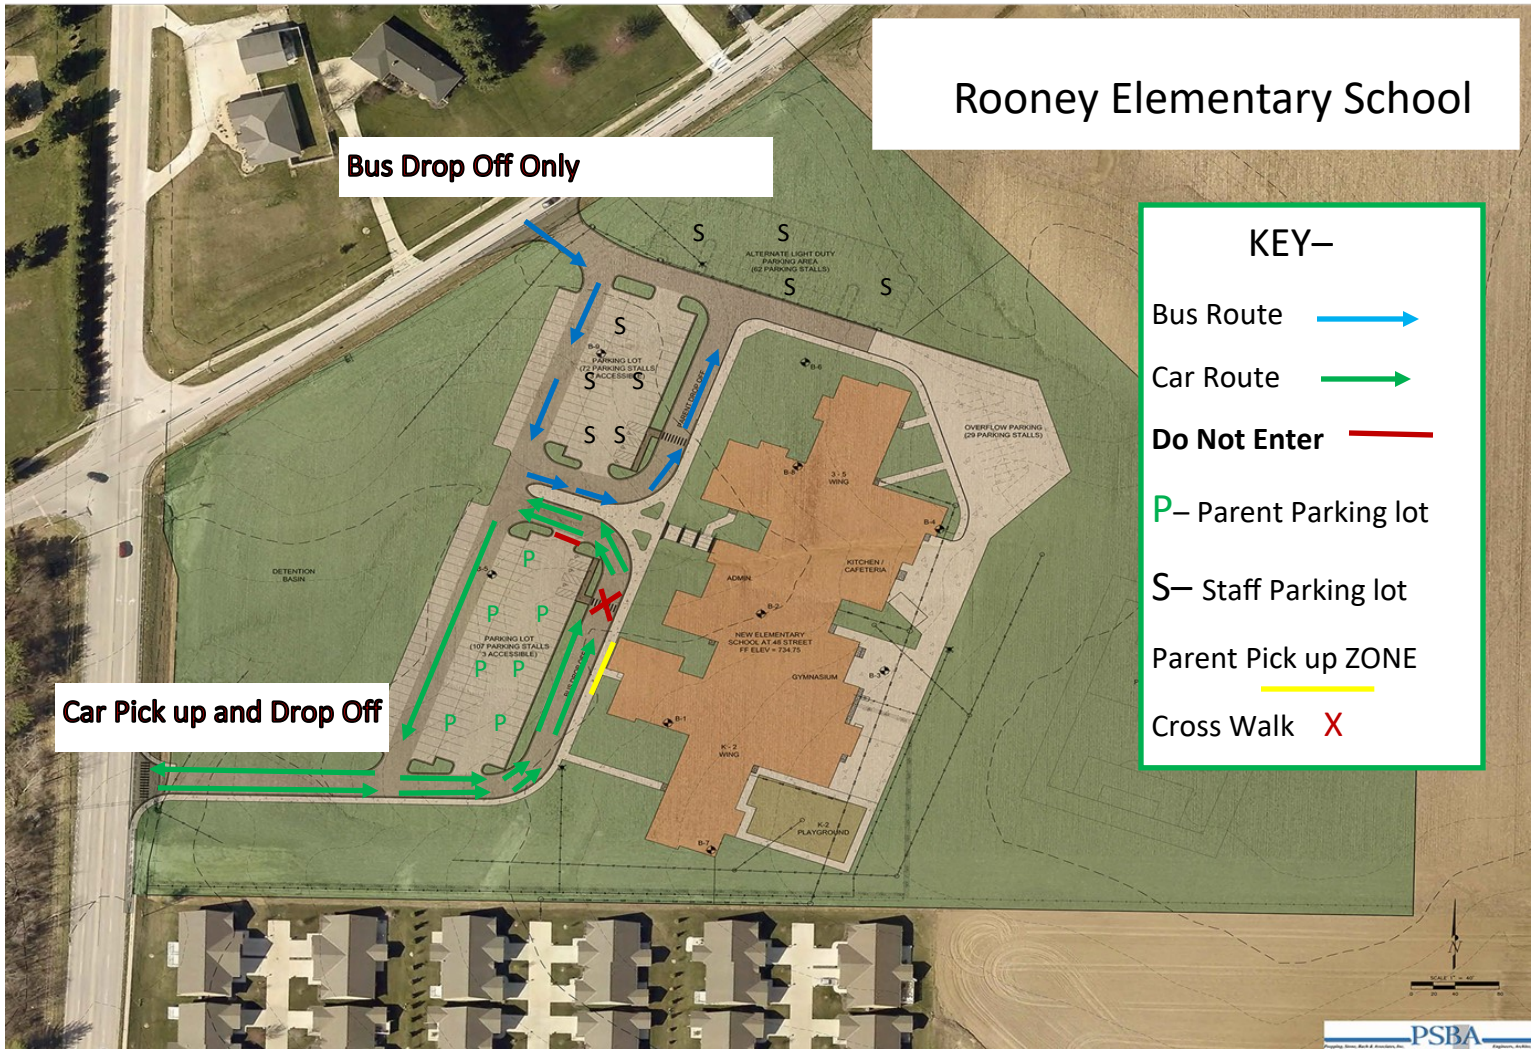

# NEW Rooney Elementary Drop Off and Dismissal Map and Procedures

2021-2022

Dear Parents and Guardians,

We are very excited to start another year at Rooney Elementary. We have updated our student drop off and pick up procedures.

**Morning Car Drop Off**— Cars please enter Rooney Elementary using the **48th Street entry**. Cars will drop off in a single line. Students will exit cars on the curb side and enter the building. School personal will assist them.

**Afternoon Car Pick Up**— Cars please enter Rooney Elementary using the **48th Street entry**. Cars will line up in a double line around the circle. Please stay in your cars, a staff member will escort your child to your car on the passenger side. The line will move once the first 8/10 cars are loaded and released by a staff member.

**Park & Pick Up**— Park in the South lot only. Please use the cross walk area, a staff member will assist you. Parent Waiting Zone will be on the sidewalk. Please do not attempt to enter the building during dismissal.